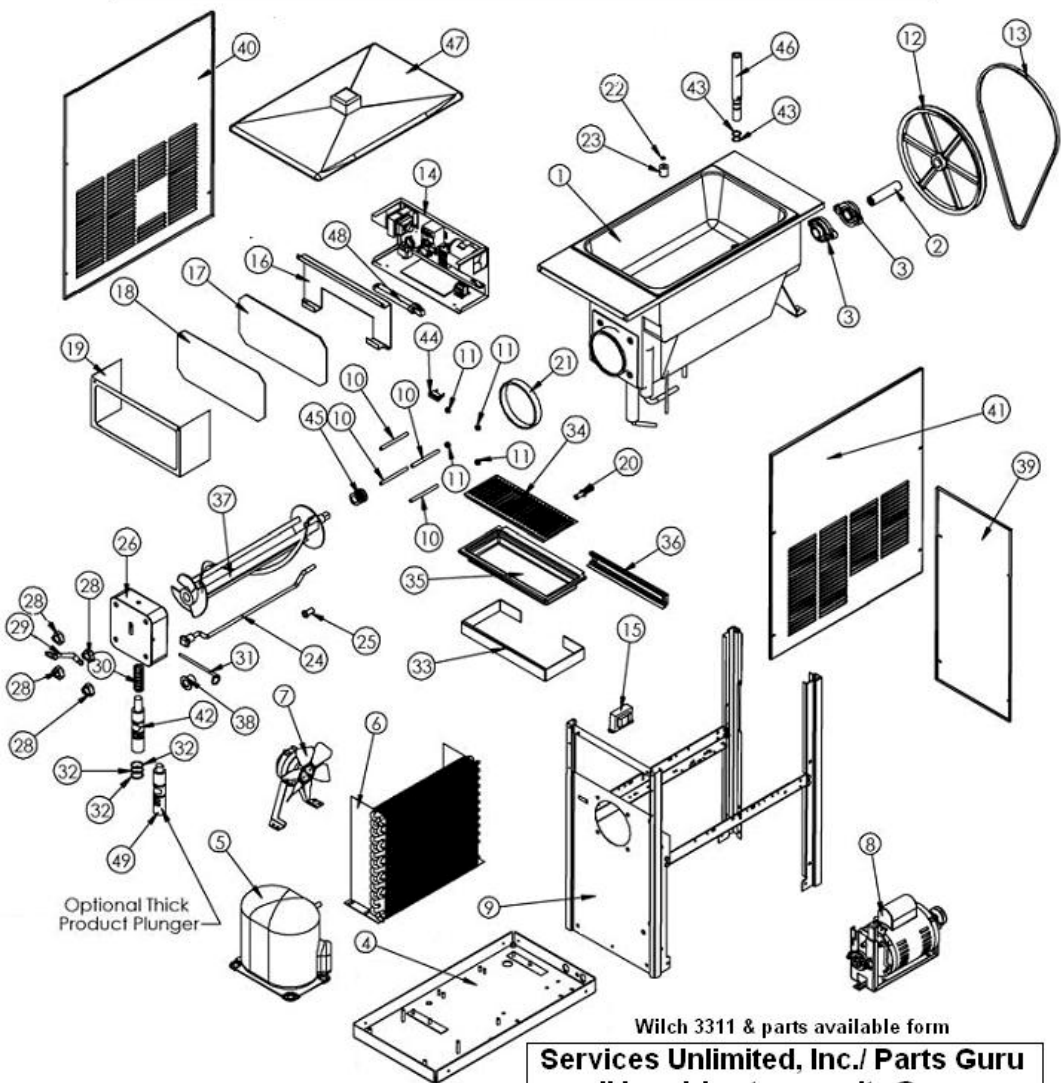

# Wilch 3311 Air cooled 120V - Exploded diagram & parts list

Wilch Online store: <http://www.shop.partsguru.com>

ITEM	PART NO.	DESCRIPTION	ITEM	PART NO.	DESCRIPTION
1	W0201272	Cylinder Assembly	26	W0480450	Valve Body
2	W0451067	Driveshaft, Slush	27	W0340055	Valve Square Cut O-Ring
3	W0380025	Bearing, 1" Bore	28	W0630711	Valve Knob
4	W0210106	Base Pan Assembly	29	W0480445	Valve Handle
5	W0200123	Compressor, 115V, 3PH, 60HZ #AKA171AT032A4,	30	W0631230	Valve Spring
6	W0200256	Condenser Coil, Air, CFB	31	W0611728	FasPin, Valve
7	W0321029	Fan Assembly	32	W0340022	Plunger O-Rings
8	W0321026	Drive Motor Assembly	33	W0472062	Pan, Drip Form X-LG
9	W0210083	Frame Assembly	34	W0472063-2	Insert, Drip Pan X-LG
10	W0110013	Valve Studs	35	W0631632	Drip Tray
11	W0611085	Nut, 5/18-18 S.S. Hex Nut	36	W0472064	Drip Pan Bracket
12	W0450053	Pulley, 10"	37	W0430026	Dasher, Standard
13	W0450209	Belt, V	38	W0430032	Stator Flange Bearing
14	W0572202	Electrical Box Assembly	39	W0520063	Rear Machine Panel
15	W0570045	Ballast	40	W0520107	Left Side Panel
16	W0572290	Light Reflector	41	W0520065	Right Side Panel
17	W0631610	Front Display Lens	42	W0480438	Slush Plunger, Standard
18	W0631614	Acrylic Lens	43	W0340011	O-Ring, -115 Buna-N Carb Tube
19	W0572452	Electrical Box Cover	44	W0570018	Light, Indicator LT Red 12V
20	W0211112	Drain Tube Fitting	45	W0340201	Shaft Seal Set
21	W0340058	Barrell Gasket	46	W0471075	Carb Tube, Slush/Cocktail
22	W0340007	#108 Float O-Ring	47	W0520094	Hopper Cover
23	W0570941	Mix Low Indicator Float	48	W0570043	Bulb Fluorescent
24	W0430029	Stator Rod	49	W0480451	Thick Product Plunger
25	W0430024	Rear Stator Bearing			