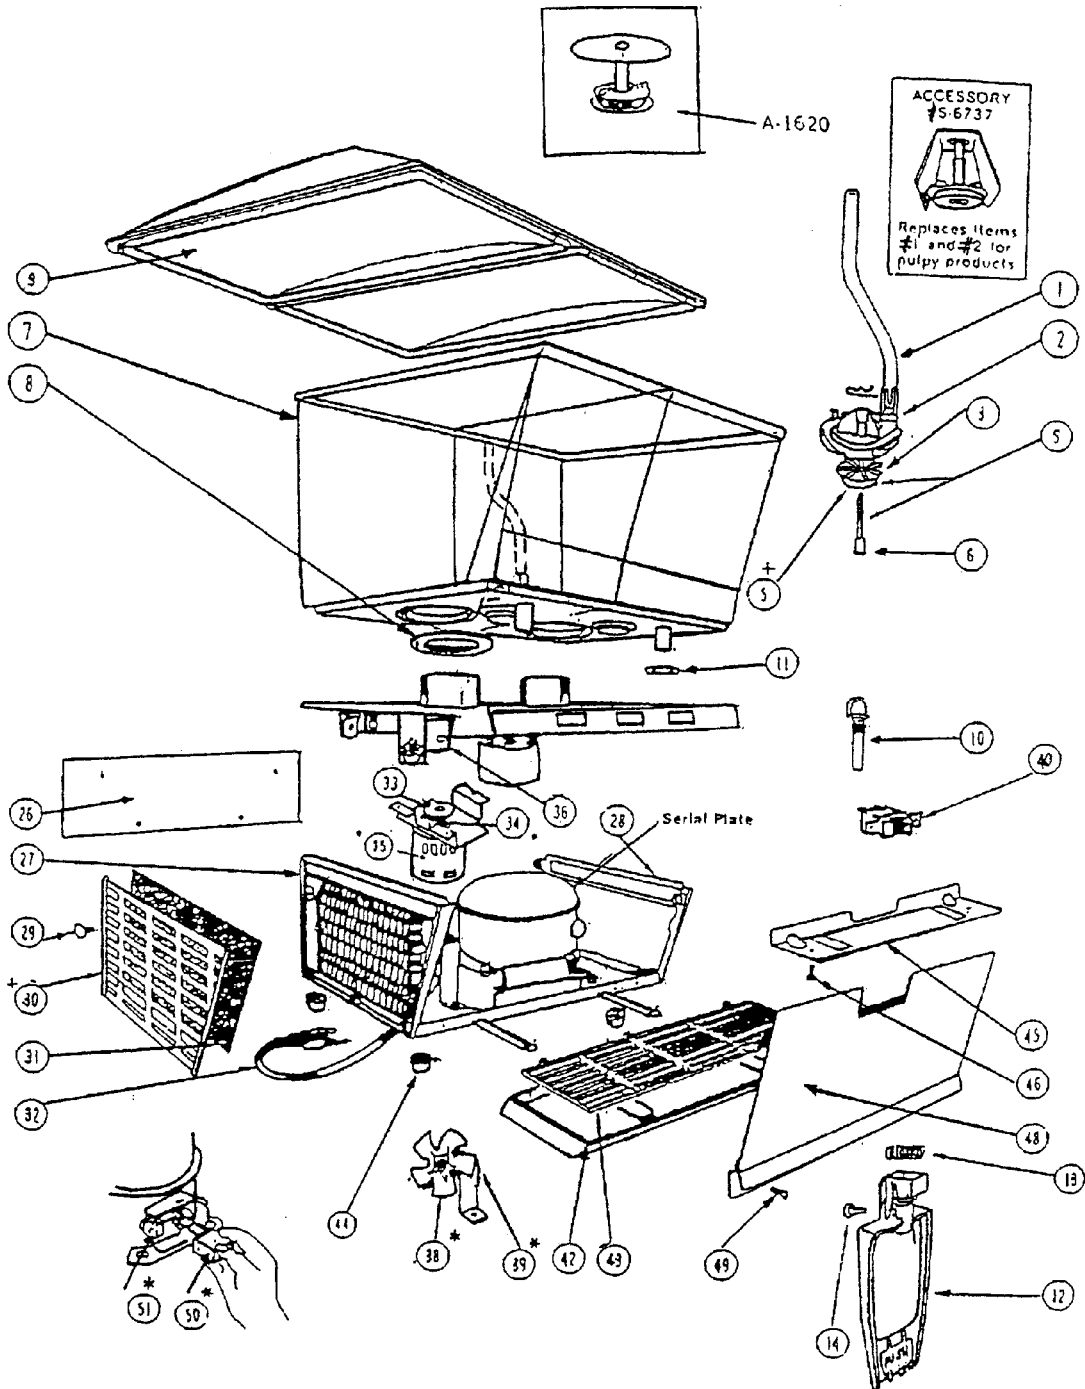

## ILLUSTRATED PARTS LIST

### TJ-3 COLD BEVERAGE DISPENSER

FIGURE 1. GENERAL ASSEMBLY

IMI CORNELIUS INC.  
 One Cornelius Place  
 Anoka, MN. 55303-6234  
 Telephone 1-800-238-3600  
 Facsimile 1-800-258-0255

www.cornelius.com

### TJ-3 COLD BEVERAGE DISPENSER

Item No.	Part No.	Name
1	S3169	Spray Tube
	A1620	Impeller Circ Asy Fin Flat Top
	S6737	Impeller Circ Asy Fin A-Frame Top
2	S3402	Housing Pump
3	S1748	Impeller Gray
4		Item Not Used
5	A3058	Impeller and Support Pin
6	A2549	Pin Support Impeller
7	S3273	Bowl
8	S3170	Gasket Bowl
9	S3338	Cover Bowl
10	S4206	Tube Pinch
11	S3354	Gasket Sealing Bowl Spout
12	S4381	Handle Push Asy
	720721601	Label Push Handle
13	S4363	Tube Pinch Spring
14	S4576	Rivet Spr (Pack of 6)
	A3659	Pin Retn (Pack of 6)
15		Item Not used
16		Item Not used
17		Item Not used
18		Item Not used
19		Item Not used
20		Item Not used
21		Item Not used
22		Item Not used
23		Item Not used
24		Item Not used
25		Item Not used
26	A4403	Panel Full Back
27	A7306	Panel Side LH White
	A1727	Panel Side LH Beige
28	A7307	Panel Side RH White
	A1728	Panel Side RH Beige
29	S4554	Screw 1/4
30	A7308	Grille Side LH White
	A2440	Grille w/Filter Side LH White
31	A7309	Grille Side RH White
	A2441	Grille w/Filter Side RH White