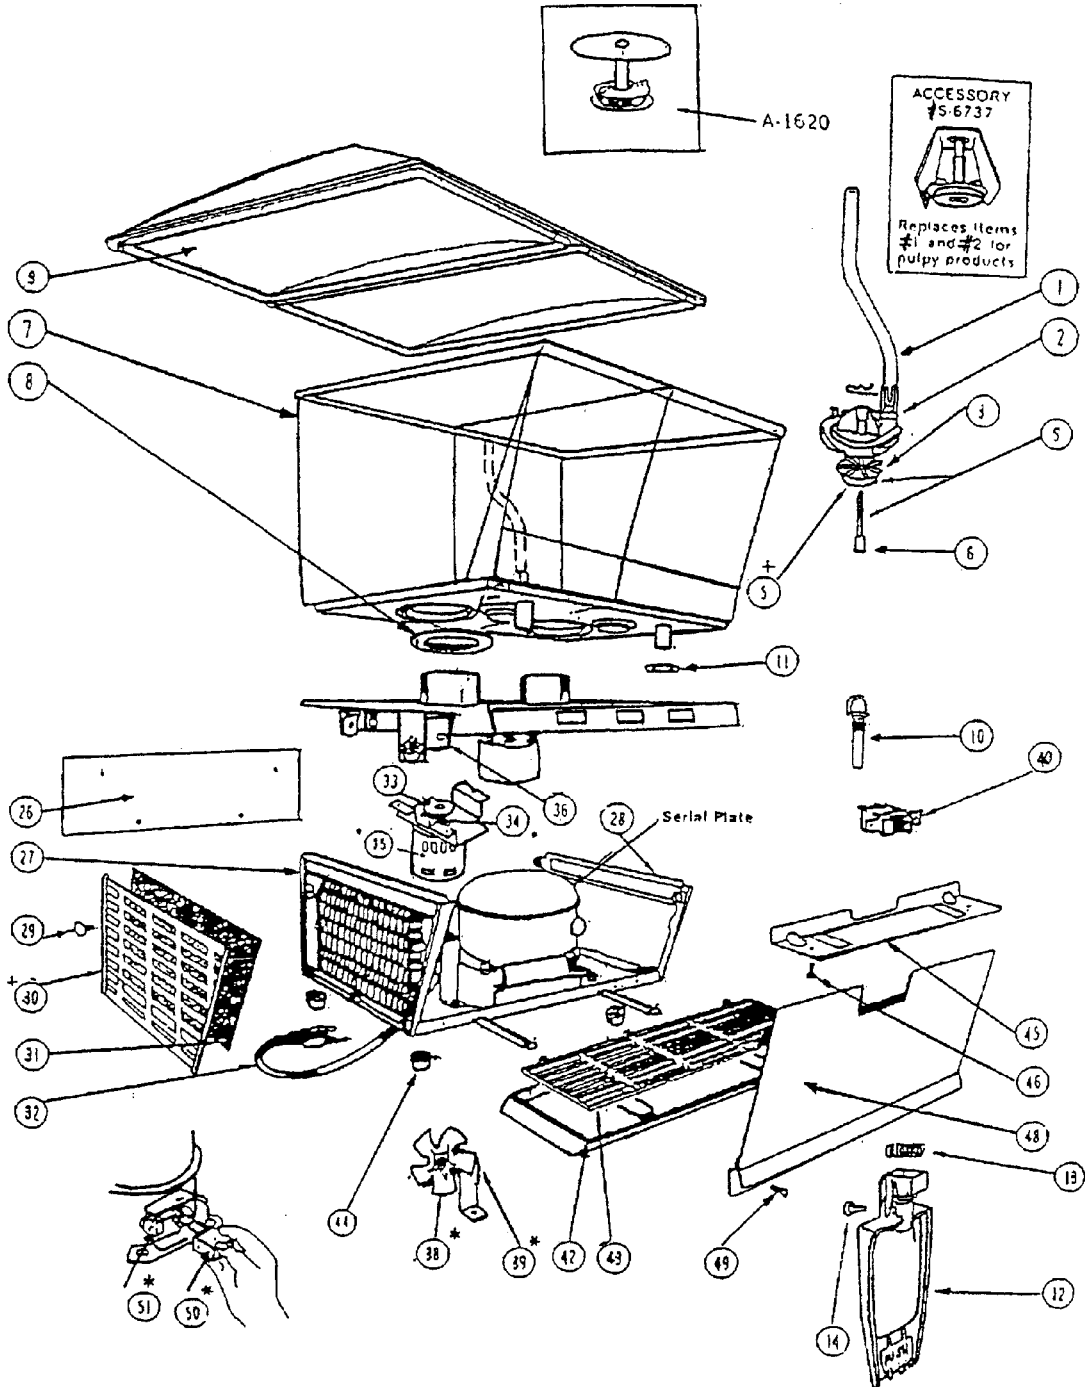

Distributed By:
Commercial Refrigeration Service, Inc.
WWW.JetsprayParts.COM
WWW.IceCubes.NET
(866) 423-6253
(623) 869-8881

ILLUSTRATED PARTS LIST

TJ-3 COLD BEVERAGE DISPENSER

MODEL NO.

A8603

A8623

Distributed By:
Commercial Refrigeration Service, Inc.
WWW.JetsprayParts.COM
WWW.IceCubes.NET
(866) 423-6253
(623) 869-8881

ILLUSTRATED PARTS LIST

TJ-3 COLD BEVERAGE DISPENSER

FIGURE 1. GENERAL ASSEMBLY

Distributed By:
 Commercial Refrigeration Service, Inc.
 WWW.JetsprayParts.COM
 WWW.IceCubes.NET
 (866) 423-6253
 (623) 869-8881

ILLUSTRATED PARTS LIST

TJ-3 COLD BEVERAGE DISPENSER

Item No.	Part No.	Name
1	S3169	Spray Tube
	A1620	Impeller Circ Asy Fin Flat Top
	S6737	Impeller Circ Asy Fin A-Frame Top
2	S3402	Housing Pump
3	S1748	Impeller Gray
4		Item Not Used
5	A3058	Impeller and Support Pin
6	A2549	Pin Support Impeller
7	S3273	Bowl
8	S3170	Gasket Bowl
9	S3338	Cover Bowl
10	S4206	Tube Pinch
11	S3354	Gasket Sealing Bowl Spout
12	S4381	Handle Push Asy
	720721601	Label Push Handle
13	S4363	Tube Pinch Spring
14	S4576	Rivet Spr (Pack of 6)
	A3659	Pin Retn (Pack of 6)
15		Item Not used
16		Item Not used
17		Item Not used
18		Item Not used
19		Item Not used
20		Item Not used
21		Item Not used
22		Item Not used
23		Item Not used
24		Item Not used
25		Item Not used
26	A4403	Panel Full Back
27	A7306	Panel Side LH White
	A1727	Panel Side LH Beige
28	A7307	Panel Side RH White
	A1728	Panel Side RH Beige
29	S4554	Screw 1/4
30	A7308	Grille Side LH White
	A2440	Grille w/Filter Side LH White
31	A7309	Grille Side RH White
	A2441	Grille w/Filter Side RH White