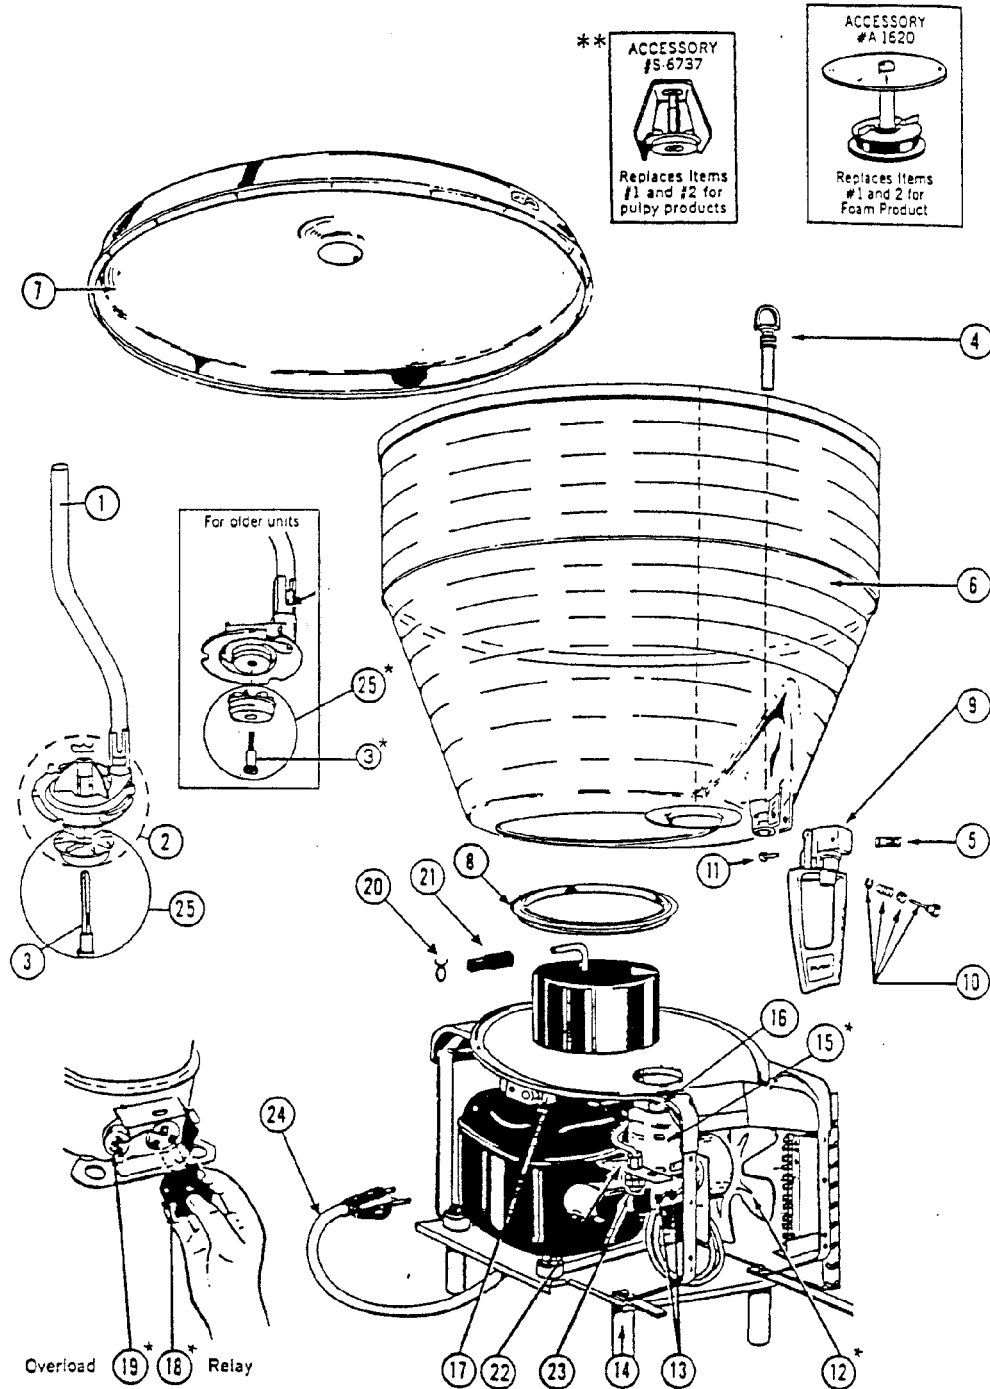

ILLUSTRATED PARTS LIST

J-15 COLD BEVERAGE DISPENSER