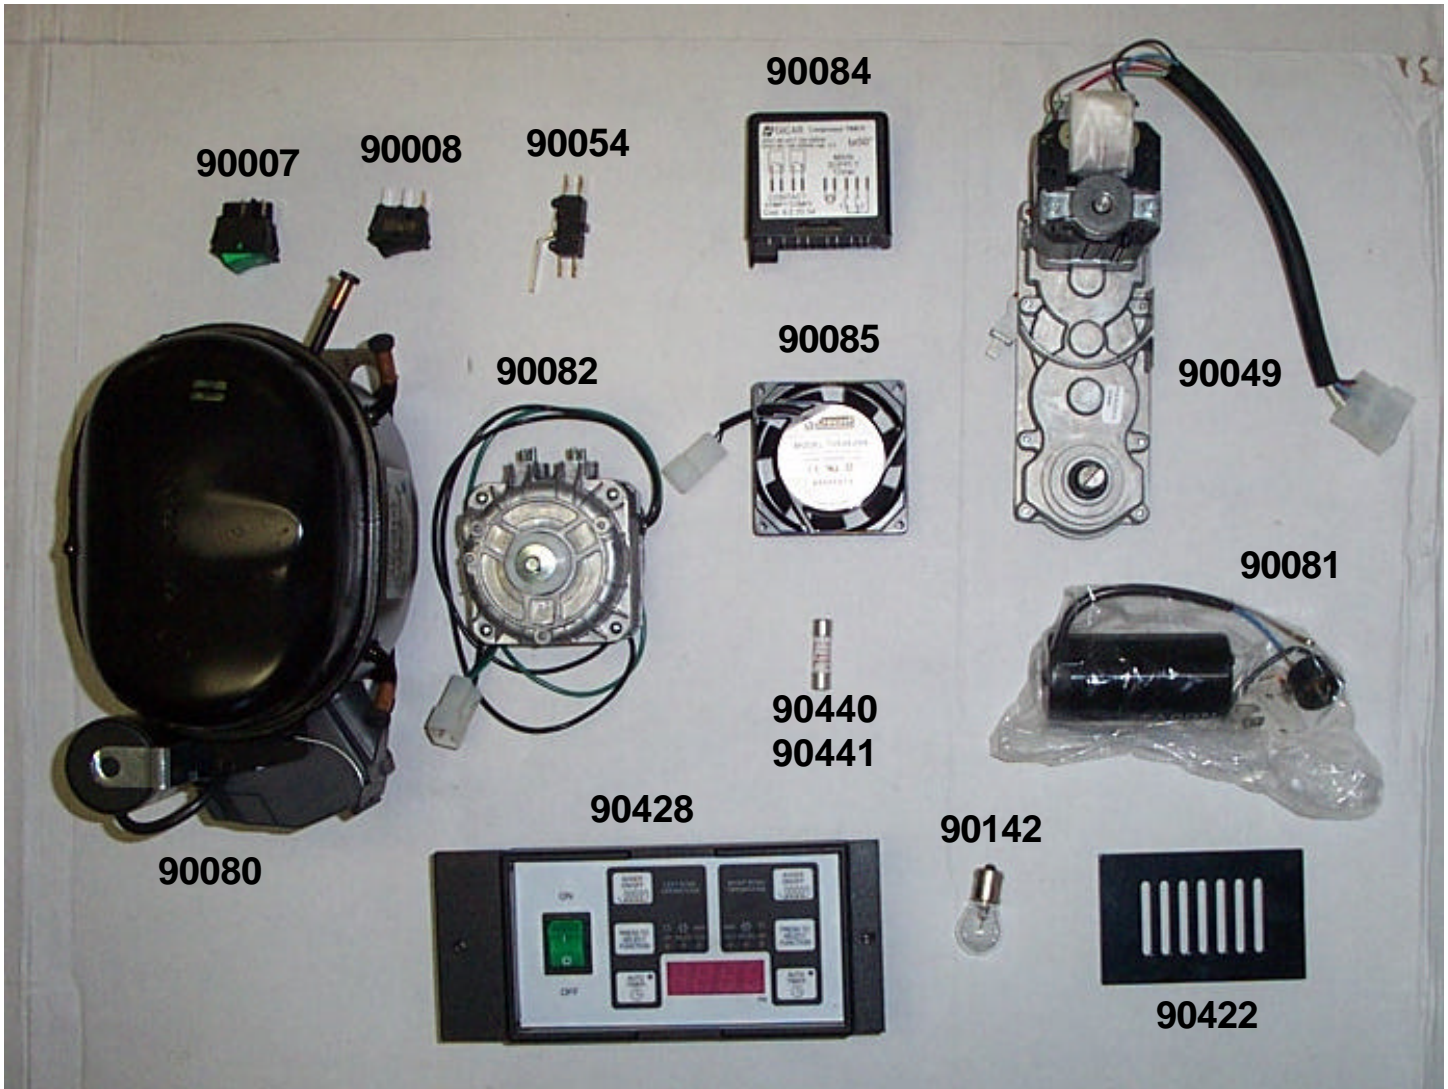

## Granita Repair Components

Part #	Description
90007	Power Switch
90008	Function Switch
90049	Gear Motor
90054	Limit Microswitch
90080	115 V Compressor
90081	Compressor Electrical Kit, 115 V
90082	Condenser Fan Motor, 115 V
90084	Control Box Timer
90085	Gear Motor Fan
90142	Light Bulb for Lid or Rear Merchandiser
90422	Black Light Bulb Access Cover
90428	PC Control Board, Electronic
90440	Main 20A Fuse
90441	10A Fuse (115V)