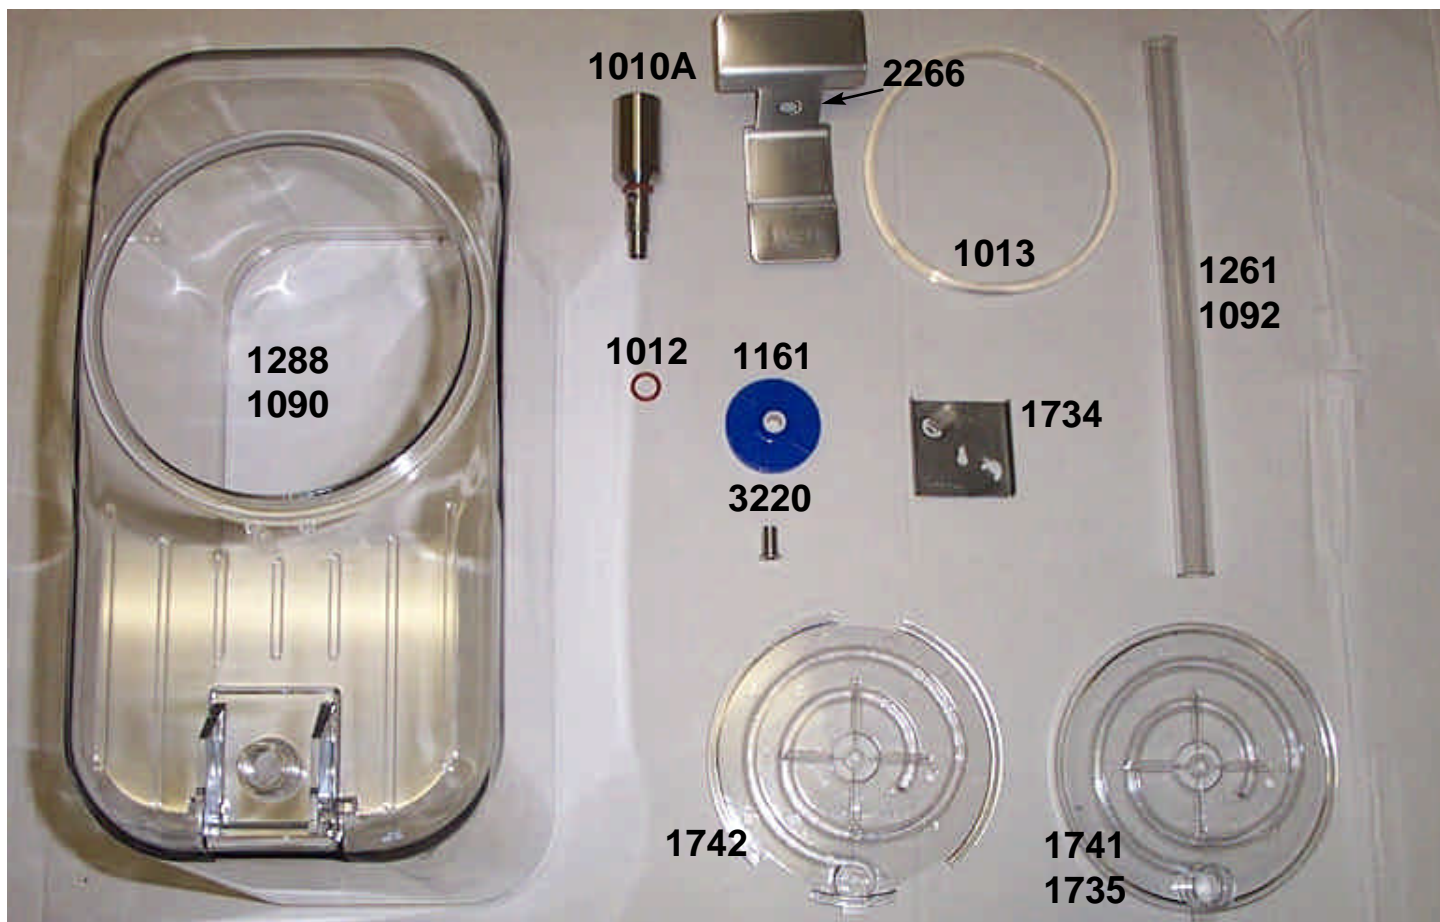

Standard Bowl Assembly Parts

Part #	Description	Models Used On
1010A	Dispense Valve	All standard (non-whipper)
1012	O-ring for Dispense Valve	All
1013	Standard Bowl Gasket	All D15, D25, D35, HD and WD models (for 5 & 3 gallon bowls)
1090	3 Gal. Bowl	All D15, D25, D35, HD and WD models
1092	3 Gal. Bowl Spray Tube	All D15, D25, D35, HD and WD models w/ 3 gal. bowls
1161	Standard Bowl Impeller (blue)	All D, HD and WD models
1261	5 Gal. Bowl Spray Tube	All D15, D25, D35, HD and WD models w/ 5 gal. bowls
1288	5 Gal. Bowl	All D15, D25, D35, HD and WD models
1734	Washer, Lockdown	All D15, D25, D35, HD and WD models
1735	Standard Bowl Pump Cover for Red Impeller (use with spray tube)	All D15, D25, D35, HD and WD models
1741	Standard Bowl Pump Cover for Blue Impeller (use with spray tube)	All D15, D25, D35, HD and WD models
1742	Standard Bowl Agitator for Blue Impeller (for iced tea, viscous products, or orange juice)	All D15, D25, D35, HD and WD models
2231*	Plastic Drip Tray	D15-4, D25-4, D35-4, E27-4, E47-4, D112-4, HD & WD models
2232*	Plastic Drip Tray Grid	D15-4, D25-4, D35-4, E27-4, E47-4, D112-4, HD & WD models
2240	Standard Bowl Lid	All D15, D25, D35, HD and WD models
2243*	Stainless Steel Drip Tray	D15-3, D25-3, D35-3, D112-3 and HD-3 models
2266	Dispense Valve Handle	All standard (non-whipper)
2305*	Stainless Steel Drip Tray Grid	D15-3, D25-3, D35-3, D112-3 and HD-3 models
3220	Bearing Sleeve	All

* Pictured with D112 Super Bowl Parts.

Premix - Pump Motor Assemblies