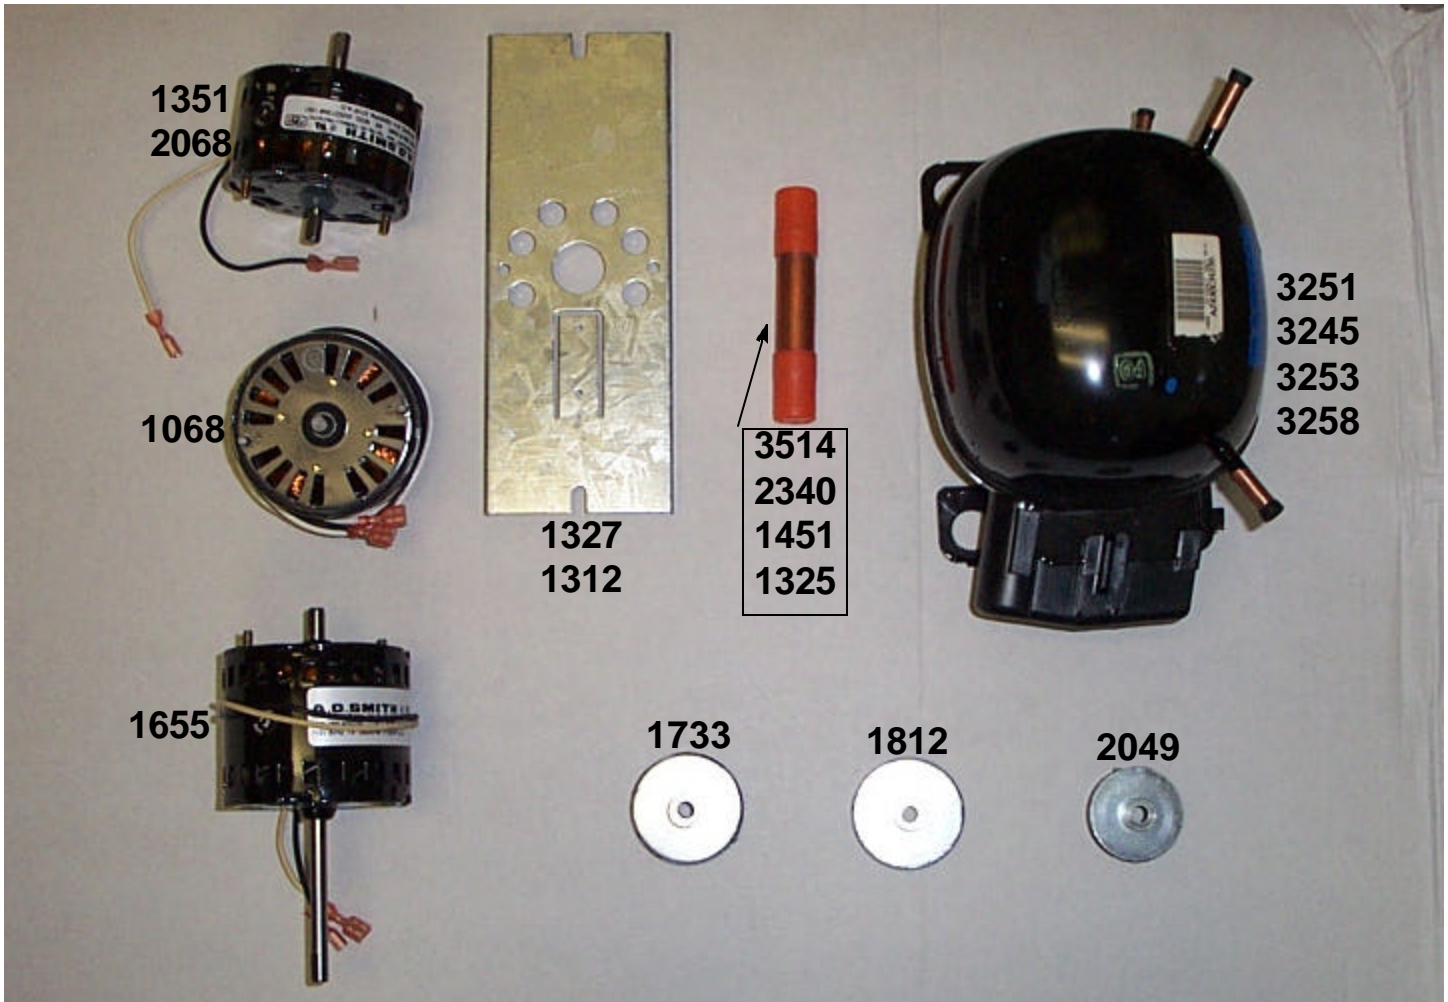

Premix Repair Parts

Part #	Description	Models Used On
1068	115V Pump Motor	D25, D35, D112, E27, E47
1312	Pump Motor Bracket	D112
1325	Drier	E47
1327	Pump Motor Bracket	D15, D25, D35, E27, E47
1351	115V Pump Motor	D15
1451	Drier	D35, D112
1655	115V Pump Motor	WD15
1733	Magnet, Drive Assy (Std)	D15, D25, D35
1812	Magnet, Drive Assy	D112
2049	Magnet, Drive Assy	E27, E47
2068	115V Pump Motor	E27
2340	Drier	D15, E27
3245	115V/60Hz Compressor, 134a	D25, E47
3251	115V/60Hz Compressor, 134a	D15, E27
3253	115V/60Hz Compressor, 134a	D35
3258	115V/60Hz Compressor, 134a	D112
3514	Drier	D25